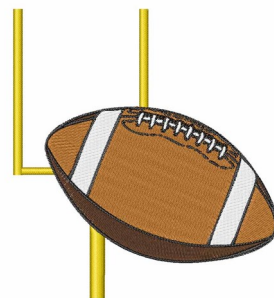

Name: Football Goal Machine Embroidery Design

SKU: WD02-JLA002858A

Brand: Windmill Designs

Unique Colors: 13 (6 color Stops)

Unique Colors

	Color Name (Color Code)	Manufacturer - Type
	Super White (1001) [No Color Selected]	madeira - rayon
	Dusty Lilac (1263) [No Color Selected]	madeira - rayon
	Crocus (286)	Exquisite - Polyester 1000m

Complete Color Sequence

#		Color Name (Color Code)	Manufacturer - Type
1		Super White (1001) [No Color Selected]	madeira - rayon
2		Super White (1001) [No Color Selected]	madeira - rayon
3		Crocus (286)	Exquisite - Polyester 1000m