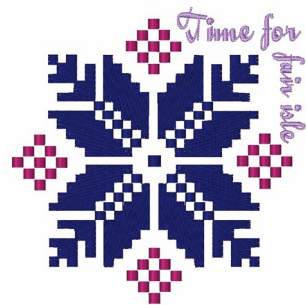

Name: Fair Isle

SKU: WD02-JLA002851C

Brand: Windmill Designs

Unique Colors: 13 (3 color Stops)

Unique Colors

	Color Name (Color Code)	Manufacturer - Type
	Super White (1001) [No Color Selected]	madeira - rayon
	Dusty Lilac (1263) [No Color Selected]	madeira - rayon
	Crocus (286)	Exquisite - Polyester 1000m

Complete Color Sequence

#		Color Name (Color Code)	Manufacturer - Type
1		Super White (1001) [No Color Selected]	madeira - rayon
2		Super White (1001) [No Color Selected]	madeira - rayon
3		Crocus (286)	Exquisite - Polyester 1000m