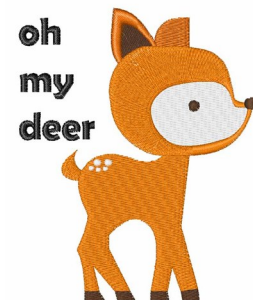

Name: My Deer Machine Embroidery Design

SKU: WD02-JLA002846D

Brand: Windmill Designs

Unique Colors: 13 (7 color Stops)

Unique Colors

	Color Name (Color Code)	Manufacturer - Type
	Super White (1001) [No Color Selected]	madeira - rayon
	Dusty Lilac (1263) [No Color Selected]	madeira - rayon
	Crocus (286)	Exquisite - Polyester 1000m