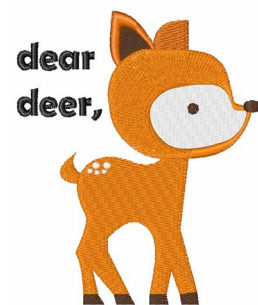

Name: Dear Deer Machine Embroidery Design

SKU: WD02-JLA002846B

Brand: Windmill Designs

Unique Colors: 13 (7 color Stops)

Unique Colors

	Color Name (Color Code)	Manufacturer - Type
	Super White (1001) [No Color Selected]	madeira - rayon
	Dusty Lilac (1263) [No Color Selected]	madeira - rayon
	Crocus (286)	Exquisite - Polyester 1000m