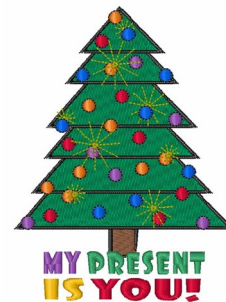

Name: My Present

SKU: WD02-JLA002842D

Brand: Windmill Designs

Unique Colors: 13 (16 color Stops)

Unique Colors

	Color Name (Color Code)	Manufacturer - Type
	Super White (1001) [No Color Selected]	madeira - rayon
	Dusty Lilac (1263) [No Color Selected]	madeira - rayon
	Crocus (286)	Exquisite - Polyester 1000m