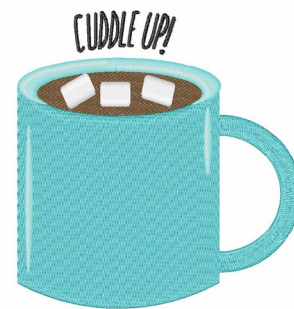

**Name:** Cuddle Up Machine Embroidery Design

**SKU:** WD02-JLA002841C

**Brand:** Windmill Designs

**Unique Colors:** 13 (5 color Stops)