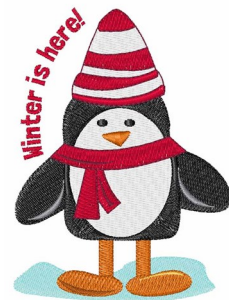

Name: Winter Is Here Machine Embroidery Design

SKU: WD02-JLA002837D

Brand: Windmill Designs

Unique Colors: 13 (11 color Stops)

Unique Colors

	Color Name (Color Code)	Manufacturer - Type
	Super White (1001) [No Color Selected]	madeira - rayon
	Dusty Lilac (1263) [No Color Selected]	madeira - rayon
	Crocus (286)	Exquisite - Polyester 1000m