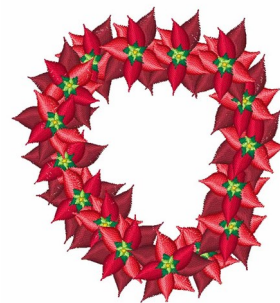

Name: Hawaiian Lei Machine Embroidery Design

SKU: WD02-JLA002832A

Brand: Windmill Designs

Unique Colors: 13 (28 color Stops)

Unique Colors

	Color Name (Color Code)	Manufacturer - Type
	Super White (1001) [No Color Selected]	madeira - rayon
	Dusty Lilac (1263) [No Color Selected]	madeira - rayon
	Crocus (286)	Exquisite - Polyester 1000m

Complete Color Sequence

#		Color Name (Color Code)	Manufacturer - Type
1		Super White (1001) [No Color Selected]	madeira - rayon
2		Super White (1001) [No Color Selected]	madeira - rayon
3		Crocus (286)	Exquisite - Polyester 1000m