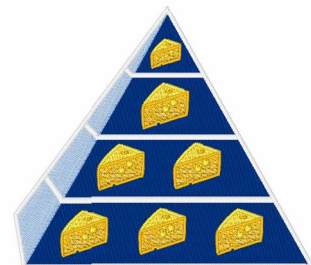

Name: Cheese Pyramid

SKU: WD02-JLA002828A

Brand: Windmill Designs

Unique Colors: 13 (6 color Stops)

Unique Colors

	Color Name (Color Code)	Manufacturer - Type
	Super White (1001) [No Color Selected]	madeira - rayon
	Dusty Lilac (1263) [No Color Selected]	madeira - rayon
	Crocus (286)	Exquisite - Polyester 1000m

Complete Color Sequence

#		Color Name (Color Code)	Manufacturer - Type
1		Super White (1001) [No Color Selected]	madeira - rayon
2		Super White (1001) [No Color Selected]	madeira - rayon
3		Crocus (286)	Exquisite - Polyester 1000m