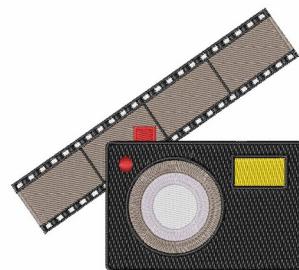

Name: Camera & Film Machine Embroidery Design

SKU: WD02-JLA002823A

Brand: Windmill Designs

Unique Colors: 13 (10 color Stops)

Unique Colors

	Color Name (Color Code)	Manufacturer - Type
	Super White (1001) [No Color Selected]	madeira - rayon
	Dusty Lilac (1263) [No Color Selected]	madeira - rayon
	Crocus (286)	Exquisite - Polyester 1000m

Complete Color Sequence

#		Color Name (Color Code)	Manufacturer - Type
1		Super White (1001) [No Color Selected]	madeira - rayon
2		Super White (1001) [No Color Selected]	madeira - rayon
3		Crocus (286)	Exquisite - Polyester 1000m