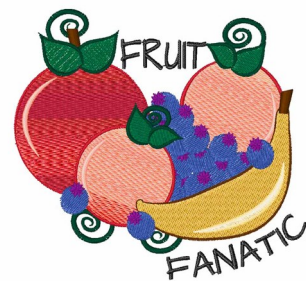

Name: Fruit Fanatic Machine Embroidery Design

SKU: WD02-JLA002821C

Brand: Windmill Designs

Unique Colors: 13 (24 color Stops)

Unique Colors

	Color Name (Color Code)	Manufacturer - Type
	Super White (1001) [No Color Selected]	madeira - rayon
	Dusty Lilac (1263) [No Color Selected]	madeira - rayon
	Crocus (286)	Exquisite - Polyester 1000m