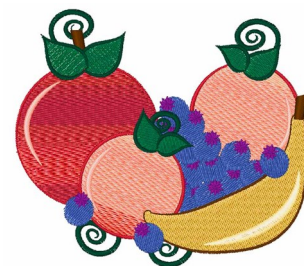

Name: Fruit Machine Embroidery Design

SKU: WD02-JLA002821A

Brand: Windmill Designs

Unique Colors: 13 (23 color Stops)

Unique Colors

	Color Name (Color Code)	Manufacturer - Type
	Super White (1001) [No Color Selected]	madeira - rayon
	Dusty Lilac (1263) [No Color Selected]	madeira - rayon
	Crocus (286)	Exquisite - Polyester 1000m