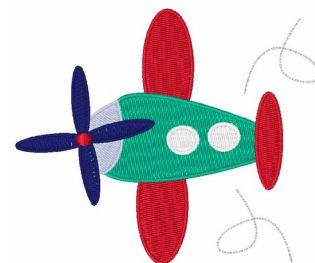

Name: Airplane

SKU: WD02-JLA002811B

Brand: Windmill Designs

Unique Colors: 13 (7 color Stops)

Unique Colors

| | Color Name (Color Code) | Manufacturer - Type |
|--|--|-----------------------------|
|  | Super White (1001) [No Color Selected] | madeira - rayon |
|  | Dusty Lilac (1263) [No Color Selected] | madeira - rayon |
|  | Crocus (286) | Exquisite - Polyester 1000m |

Complete Color Sequence

| # | | Color Name (Color Code) | Manufacturer - Type |
|---|---|--|--------------------------------|
| 1 |  | Super White (1001) [No Color Selected] | madeira - rayon |
| 2 |  | Super White (1001) [No Color Selected] | madeira - rayon |
| 3 |  | Crocus (286) | Exquisite - Polyester 1000m |