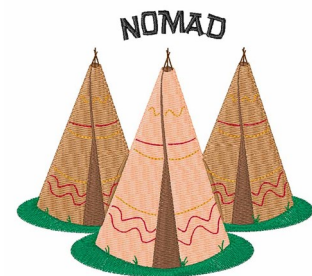

Name: Nomad Machine Embroidery Design

SKU: WD02-JLA002801D

Brand: Windmill Designs

Unique Colors: 13 (10 color Stops)

Unique Colors

	Color Name (Color Code)	Manufacturer - Type
	Super White (1001) [No Color Selected]	madeira - rayon
	Dusty Lilac (1263) [No Color Selected]	madeira - rayon
	Crocus (286)	Exquisite - Polyester 1000m

Complete Color Sequence

#		Color Name (Color Code)	Manufacturer - Type
1		Super White (1001) [No Color Selected]	madeira - rayon
2		Super White (1001) [No Color Selected]	madeira - rayon
3		Crocus (286)	Exquisite - Polyester 1000m