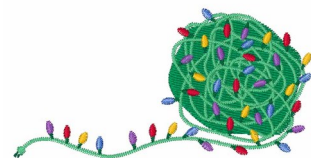

**Name:** Christmas Lights Machine Embroidery Design

**SKU:** WD02-JLA002797B

**Brand:** Windmill Designs

**Unique Colors:** 13 (7 color Stops)