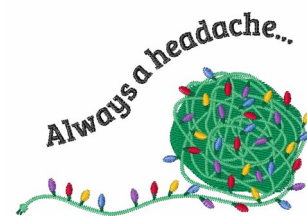

Name: A Headache Machine Embroidery Design

SKU: WD02-JLA002797A

Brand: Windmill Designs

Unique Colors: 13 (8 color Stops)

Unique Colors

	Color Name (Color Code)	Manufacturer - Type
	Super White (1001) [No Color Selected]	madeira - rayon
	Dusty Lilac (1263) [No Color Selected]	madeira - rayon
	Crocus (286)	Exquisite - Polyester 1000m