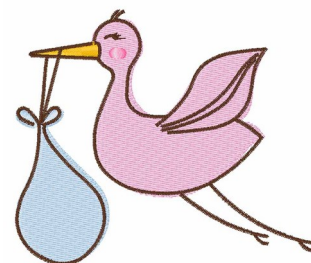

Name: Delivery Stork Machine Embroidery Design

SKU: WD02-JLA002792A

Brand: Windmill Designs

Unique Colors: 13 (5 color Stops)

Unique Colors

	Color Name (Color Code)	Manufacturer - Type
	Super White (1001) [No Color Selected]	madeira - rayon
	Dusty Lilac (1263) [No Color Selected]	madeira - rayon
	Crocus (286)	Exquisite - Polyester 1000m