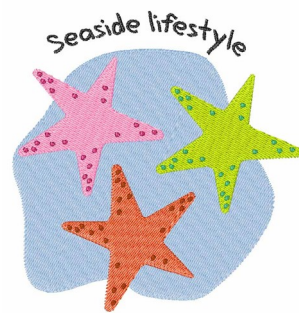

Name: Seaside Lifestyle Machine Embroidery Design

SKU: WD02-JLA002784B

Brand: Windmill Designs

Unique Colors: 13 (8 color Stops)

Unique Colors

	Color Name (Color Code)	Manufacturer - Type
	Super White (1001) [No Color Selected]	madeira - rayon
	Dusty Lilac (1263) [No Color Selected]	madeira - rayon
	Crocus (286)	Exquisite - Polyester 1000m

Complete Color Sequence

#		Color Name (Color Code)	Manufacturer - Type
1		Super White (1001) [No Color Selected]	madeira - rayon
2		Super White (1001) [No Color Selected]	madeira - rayon
3		Crocus (286)	Exquisite - Polyester 1000m