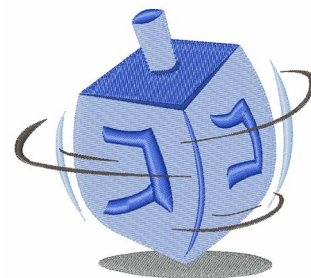

Name: Dreidel

SKU: WD02-JLA002782A

Brand: Windmill Designs

Unique Colors: 13 (6 color Stops)

Unique Colors

	Color Name (Color Code)	Manufacturer - Type
	Super White (1001) [No Color Selected]	madeira - rayon
	Dusty Lilac (1263) [No Color Selected]	madeira - rayon
	Crocus (286)	Exquisite - Polyester 1000m

Complete Color Sequence

#		Color Name (Color Code)	Manufacturer - Type
1		Super White (1001) [No Color Selected]	madeira - rayon
2		Super White (1001) [No Color Selected]	madeira - rayon
3		Crocus (286)	Exquisite - Polyester 1000m