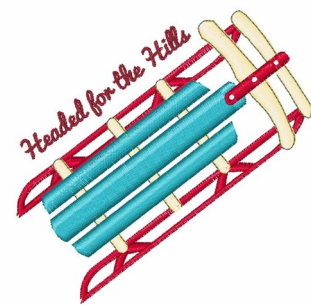

Name: Headed For Hills Machine Embroidery Design

SKU: WD02-JLA002774C

Brand: Windmill Designs

Unique Colors: 13 (7 color Stops)

Unique Colors

	Color Name (Color Code)	Manufacturer - Type
	Super White (1001) [No Color Selected]	madeira - rayon
	Dusty Lilac (1263) [No Color Selected]	madeira - rayon
	Crocus (286)	Exquisite - Polyester 1000m

Complete Color Sequence

#		Color Name (Color Code)	Manufacturer - Type
1		Super White (1001) [No Color Selected]	madeira - rayon
2		Super White (1001) [No Color Selected]	madeira - rayon
3		Crocus (286)	Exquisite - Polyester 1000m