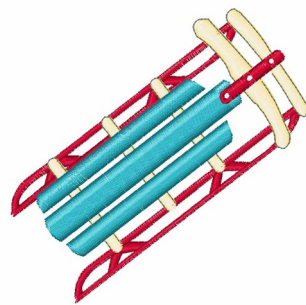

Name: Snow Sled Machine Embroidery Design

SKU: WD02-JLA002774B

Brand: Windmill Designs

Unique Colors: 13 (6 color Stops)

Unique Colors

| | Color Name (Color Code) | Manufacturer - Type |
|--|--|-----------------------------|
| | Super White (1001) [No Color Selected] | madeira - rayon |
| | Dusty Lilac (1263) [No Color Selected] | madeira - rayon |
| | Crocus (286) | Exquisite - Polyester 1000m |

Complete Color Sequence

| # | | Color Name (Color Code) | Manufacturer - Type |
|---|--|--|--------------------------------|
| 1 | | Super White (1001) [No Color Selected] | madeira - rayon |
| 2 | | Super White (1001) [No Color Selected] | madeira - rayon |
| 3 | | Crocus (286) | Exquisite - Polyester 1000m |