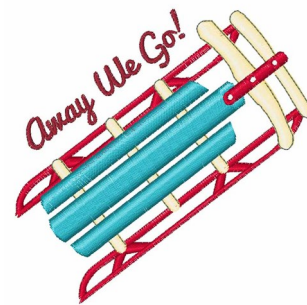

**Name:** Away We Go Machine Embroidery Design

**SKU:** WD02-JLA002774A

**Brand:** Windmill Designs

**Unique Colors:** 13 (7 color Stops)