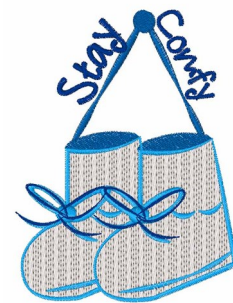

Name: Stay Comfy

SKU: WD02-JLA002767D

Brand: Windmill Designs

Unique Colors: 13 (5 color Stops)

Unique Colors

	Color Name (Color Code)	Manufacturer - Type
	Super White (1001) [No Color Selected]	madeira - rayon
	Dusty Lilac (1263) [No Color Selected]	madeira - rayon
	Crocus (286)	Exquisite - Polyester 1000m