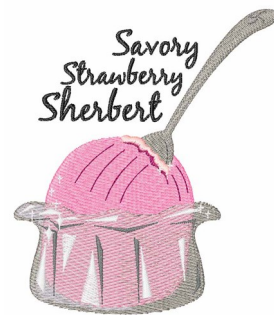

Name: Savory Sherbert Machine Embroidery Design

SKU: WD02-JLA002766B

Brand: Windmill Designs

Unique Colors: 13 (9 color Stops)

Unique Colors

	Color Name (Color Code)	Manufacturer - Type
	Super White (1001) [No Color Selected]	madeira - rayon
	Dusty Lilac (1263) [No Color Selected]	madeira - rayon
	Crocus (286)	Exquisite - Polyester 1000m

Complete Color Sequence

#		Color Name (Color Code)	Manufacturer - Type
1		Super White (1001) [No Color Selected]	madeira - rayon
2		Super White (1001) [No Color Selected]	madeira - rayon
3		Crocus (286)	Exquisite - Polyester 1000m