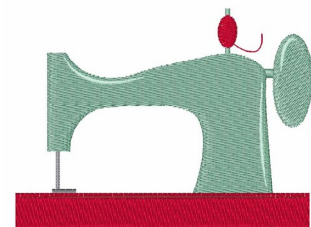

Name: Sewing Machine

SKU: WD02-JLA002763B

Brand: Windmill Designs

Unique Colors: 13 (5 color Stops)

Unique Colors

	Color Name (Color Code)	Manufacturer - Type
	Super White (1001) [No Color Selected]	madeira - rayon
	Dusty Lilac (1263) [No Color Selected]	madeira - rayon
	Crocus (286)	Exquisite - Polyester 1000m

Complete Color Sequence

#		Color Name (Color Code)	Manufacturer - Type
1		Super White (1001) [No Color Selected]	madeira - rayon
2		Super White (1001) [No Color Selected]	madeira - rayon
3		Crocus (286)	Exquisite - Polyester 1000m