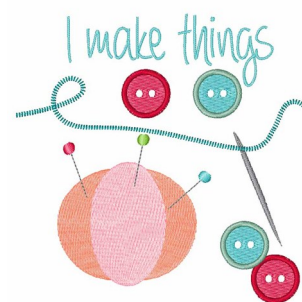

**Name:** I Make Things Machine Embroidery Design

**SKU:** WD02-JLA002762D

**Brand:** Windmill Designs

**Unique Colors:** 13 (10 color Stops)