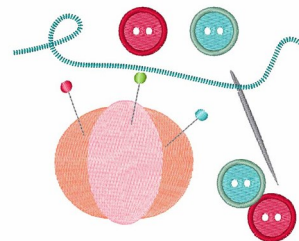

**Name:** Sewing Notions Machine Embroidery Design

**SKU:** WD02-JLA002762A

**Brand:** Windmill Designs

**Unique Colors:** 13 (9 color Stops)

## Unique Colors

	<b>Color Name (Color Code)</b>	<b>Manufacturer - Type</b>
	Super White (1001) [No Color Selected]	madeira - rayon
	Dusty Lilac (1263) [No Color Selected]	madeira - rayon
	Crocus (286)	Exquisite - Polyester 1000m

# Complete Color Sequence

#		Color Name (Color Code)	Manufacturer - Type
1		Super White (1001) [No Color Selected]	madeira - rayon
2		Super White (1001) [No Color Selected]	madeira - rayon
3		Crocus (286)	Exquisite - Polyester 1000m