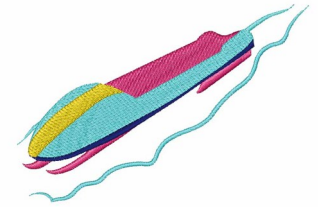

Name: Bobsled

SKU: WD02-JLA002756A

Brand: Windmill Designs

Unique Colors: 13 (5 color Stops)

Unique Colors

	Color Name (Color Code)	Manufacturer - Type
	Super White (1001) [No Color Selected]	madeira - rayon
	Dusty Lilac (1263) [No Color Selected]	madeira - rayon
	Crocus (286)	Exquisite - Polyester 1000m

Complete Color Sequence

#		Color Name (Color Code)	Manufacturer - Type
1		Super White (1001) [No Color Selected]	madeira - rayon
2		Super White (1001) [No Color Selected]	madeira - rayon
3		Crocus (286)	Exquisite - Polyester 1000m