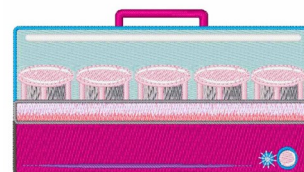

**Name:** Hair Curlers Machine Embroidery Design

**SKU:** WD02-JLA002755A

**Brand:** Windmill Designs

**Unique Colors:** 13 (14 color Stops)

## Unique Colors

	<b>Color Name (Color Code)</b>	<b>Manufacturer - Type</b>
	Super White (1001) [No Color Selected]	madeira - rayon
	Dusty Lilac (1263) [No Color Selected]	madeira - rayon
	Crocus (286)	Exquisite - Polyester 1000m

# Complete Color Sequence

#		Color Name (Color Code)	Manufacturer - Type
1		Super White (1001) [No Color Selected]	madeira - rayon
2		Super White (1001) [No Color Selected]	madeira - rayon
3		Crocus (286)	Exquisite - Polyester 1000m