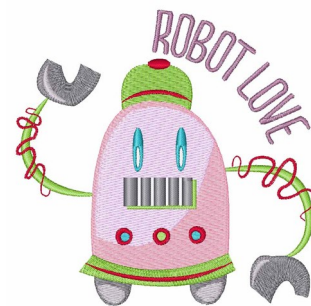

Name: Robot Love

SKU: WD02-JLA002753D

Brand: Windmill Designs

Unique Colors: 13 (11 color Stops)

Unique Colors

	Color Name (Color Code)	Manufacturer - Type
	Super White (1001) [No Color Selected]	madeira - rayon
	Dusty Lilac (1263) [No Color Selected]	madeira - rayon
	Crocus (286)	Exquisite - Polyester 1000m