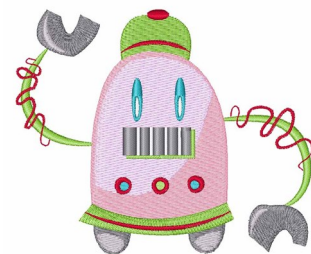

Name: Robot

SKU: WD02-JLA002753B

Brand: Windmill Designs

Unique Colors: 13 (10 color Stops)

Unique Colors

	Color Name (Color Code)	Manufacturer - Type
	Super White (1001) [No Color Selected]	madeira - rayon
	Dusty Lilac (1263) [No Color Selected]	madeira - rayon
	Crocus (286)	Exquisite - Polyester 1000m

Complete Color Sequence

#		Color Name (Color Code)	Manufacturer - Type
1		Super White (1001) [No Color Selected]	madeira - rayon
2		Super White (1001) [No Color Selected]	madeira - rayon
3		Crocus (286)	Exquisite - Polyester 1000m