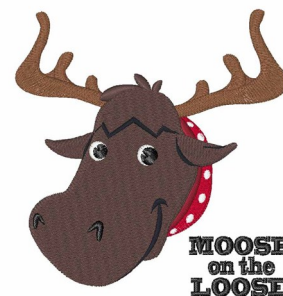

**Name:** Moose On Loose Machine Embroidery Design

**SKU:** WD02-JLA002752C

**Brand:** Windmill Designs

**Unique Colors:** 13 (9 color Stops)