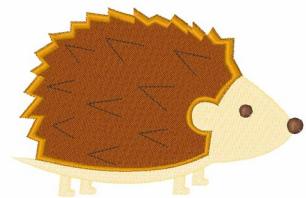

**Name:** Porcupine

**SKU:** WD02-JLA002746A

**Brand:** Windmill Designs

**Unique Colors:** 13 (5 color Stops)

## Unique Colors

	<b>Color Name (Color Code)</b>	<b>Manufacturer - Type</b>
	Super White (1001) [No Color Selected]	madeira - rayon
	Dusty Lilac (1263) [No Color Selected]	madeira - rayon
	Crocus (286)	Exquisite - Polyester 1000m