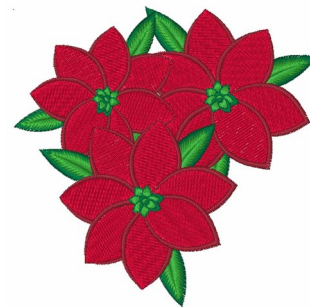

Name: Poinsettias Machine Embroidery Design

SKU: WD02-JLA002743B

Brand: Windmill Designs

Unique Colors: 13 (14 color Stops)

Unique Colors

	Color Name (Color Code)	Manufacturer - Type
	Super White (1001) [No Color Selected]	madeira - rayon
	Dusty Lilac (1263) [No Color Selected]	madeira - rayon
	Crocus (286)	Exquisite - Polyester 1000m

Complete Color Sequence

#		Color Name (Color Code)	Manufacturer - Type
1		Super White (1001) [No Color Selected]	madeira - rayon
2		Super White (1001) [No Color Selected]	madeira - rayon
3		Crocus (286)	Exquisite - Polyester 1000m