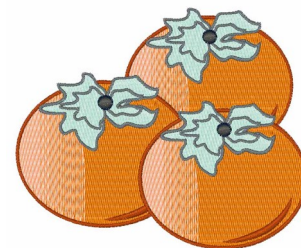

Name: Persimmons Machine Embroidery Design

SKU: WD02-JLA002738A

Brand: Windmill Designs

Unique Colors: 13 (11 color Stops)

Unique Colors

	Color Name (Color Code)	Manufacturer - Type
	Super White (1001) [No Color Selected]	madeira - rayon
	Dusty Lilac (1263) [No Color Selected]	madeira - rayon
	Crocus (286)	Exquisite - Polyester 1000m

Complete Color Sequence

#		Color Name (Color Code)	Manufacturer - Type
1		Super White (1001) [No Color Selected]	madeira - rayon
2		Super White (1001) [No Color Selected]	madeira - rayon
3		Crocus (286)	Exquisite - Polyester 1000m