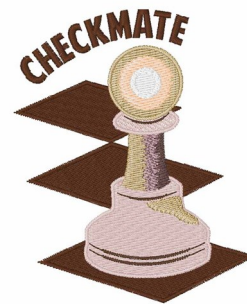

Name: Checkmate Machine Embroidery Design

SKU: WD02-JLA002735B

Brand: Windmill Designs

Unique Colors: 13 (12 color Stops)

Unique Colors

	Color Name (Color Code)	Manufacturer - Type
	Super White (1001) [No Color Selected]	madeira - rayon
	Dusty Lilac (1263) [No Color Selected]	madeira - rayon
	Crocus (286)	Exquisite - Polyester 1000m