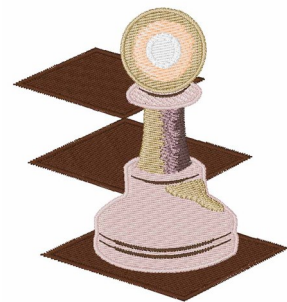

Name: Chess Pawn Machine Embroidery Design

SKU: WD02-JLA002735A

Brand: Windmill Designs

Unique Colors: 13 (11 color Stops)

Unique Colors

	Color Name (Color Code)	Manufacturer - Type
	Super White (1001) [No Color Selected]	madeira - rayon
	Dusty Lilac (1263) [No Color Selected]	madeira - rayon
	Crocus (286)	Exquisite - Polyester 1000m

Complete Color Sequence

#		Color Name (Color Code)	Manufacturer - Type
1		Super White (1001) [No Color Selected]	madeira - rayon
2		Super White (1001) [No Color Selected]	madeira - rayon
3		Crocus (286)	Exquisite - Polyester 1000m