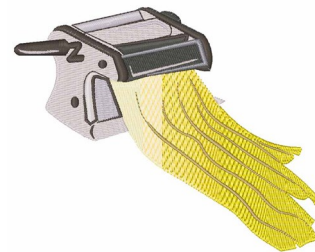

Name: Pasta Maker

SKU: WD02-JLA002733A

Brand: Windmill Designs

Unique Colors: 13 (12 color Stops)

Unique Colors

	Color Name (Color Code)	Manufacturer - Type
	Super White (1001) [No Color Selected]	madeira - rayon
	Dusty Lilac (1263) [No Color Selected]	madeira - rayon
	Crocus (286)	Exquisite - Polyester 1000m

Complete Color Sequence

#		Color Name (Color Code)	Manufacturer - Type
1		Super White (1001) [No Color Selected]	madeira - rayon
2		Super White (1001) [No Color Selected]	madeira - rayon
3		Crocus (286)	Exquisite - Polyester 1000m