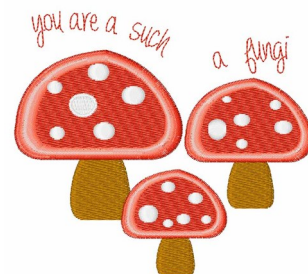

Name: Such A Fungi

SKU: WD02-JLA002721D

Brand: Windmill Designs

Unique Colors: 13 (9 color Stops)

Unique Colors

	Color Name (Color Code)	Manufacturer - Type
	Super White (1001) [No Color Selected]	madeira - rayon
	Dusty Lilac (1263) [No Color Selected]	madeira - rayon
	Crocus (286)	Exquisite - Polyester 1000m

Complete Color Sequence

#		Color Name (Color Code)	Manufacturer - Type
1		Super White (1001) [No Color Selected]	madeira - rayon
2		Super White (1001) [No Color Selected]	madeira - rayon
3		Crocus (286)	Exquisite - Polyester 1000m