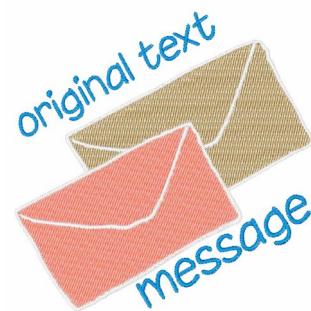

Name: Text Message Machine Embroidery Design

SKU: WD02-JLA002704B

Brand: Windmill Designs

Unique Colors: 13 (4 color Stops)

Unique Colors

	Color Name (Color Code)	Manufacturer - Type
	Super White (1001) [No Color Selected]	madeira - rayon
	Dusty Lilac (1263) [No Color Selected]	madeira - rayon
	Crocus (286)	Exquisite - Polyester 1000m