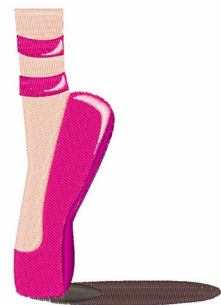

Name: Ballet Shoe Machine Embroidery Design

SKU: WD02-JLA002701A

Brand: Windmill Designs

Unique Colors: 13 (7 color Stops)

Unique Colors

	Color Name (Color Code)	Manufacturer - Type
	Super White (1001) [No Color Selected]	madeira - rayon
	Dusty Lilac (1263) [No Color Selected]	madeira - rayon
	Crocus (286)	Exquisite - Polyester 1000m

Complete Color Sequence

#		Color Name (Color Code)	Manufacturer - Type
1		Super White (1001) [No Color Selected]	madeira - rayon
2		Super White (1001) [No Color Selected]	madeira - rayon
3		Crocus (286)	Exquisite - Polyester 1000m