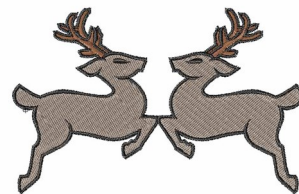

**Name:** Holiday Deer Machine Embroidery Design

**SKU:** WD02-JLA002699C

**Brand:** Windmill Designs

**Unique Colors:** 13 (6 color Stops)