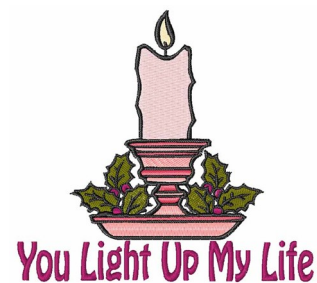

**Name:** Light Up My Life Machine Embroidery Design

**SKU:** WD02-JLA002696D

**Brand:** Windmill Designs

**Unique Colors:** 13 (8 color Stops)