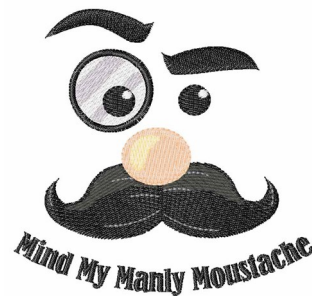

Name: Manly Moustche Machine Embroidery Design

SKU: WD02-JLA002692C

Brand: Windmill Designs

Unique Colors: 13 (9 color Stops)

Unique Colors

	Color Name (Color Code)	Manufacturer - Type
	Super White (1001) [No Color Selected]	madeira - rayon
	Dusty Lilac (1263) [No Color Selected]	madeira - rayon
	Crocus (286)	Exquisite - Polyester 1000m