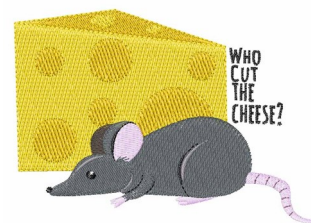

**Name:** Cut The Cheese Machine Embroidery Design

**SKU:** WD02-JLA002691D

**Brand:** Windmill Designs

**Unique Colors:** 13 (13 color Stops)

## Unique Colors

	<b>Color Name (Color Code)</b>	<b>Manufacturer - Type</b>
	Super White (1001) [No Color Selected]	madeira - rayon
	Dusty Lilac (1263) [No Color Selected]	madeira - rayon
	Crocus (286)	Exquisite - Polyester 1000m