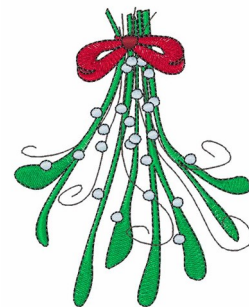

**Name:** Mistletoe Machine Embroidery Design

**SKU:** WD02-JLA002687A

**Brand:** Windmill Designs

**Unique Colors:** 13 (10 color Stops)

## Unique Colors

	<b>Color Name (Color Code)</b>	<b>Manufacturer - Type</b>
	Super White (1001) [No Color Selected]	madeira - rayon
	Dusty Lilac (1263) [No Color Selected]	madeira - rayon
	Crocus (286)	Exquisite - Polyester 1000m

# Complete Color Sequence

#		Color Name (Color Code)	Manufacturer - Type
1		Super White (1001) [No Color Selected]	madeira - rayon
2		Super White (1001) [No Color Selected]	madeira - rayon
3		Crocus (286)	Exquisite - Polyester 1000m