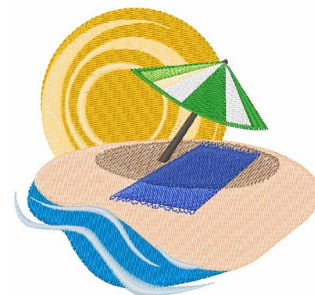

Name: Beach Scene

SKU: WD02-JLA002684A

Brand: Windmill Designs

Unique Colors: 13 (13 color Stops)

Unique Colors

	Color Name (Color Code)	Manufacturer - Type
	Super White (1001) [No Color Selected]	madeira - rayon
	Dusty Lilac (1263) [No Color Selected]	madeira - rayon
	Crocus (286)	Exquisite - Polyester 1000m

Complete Color Sequence

#		Color Name (Color Code)	Manufacturer - Type
1		Super White (1001) [No Color Selected]	madeira - rayon
2		Super White (1001) [No Color Selected]	madeira - rayon
3		Crocus (286)	Exquisite - Polyester 1000m