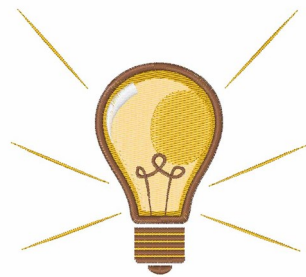

Name: Light Bulb Machine Embroidery Design

SKU: WD02-JLA002678A

Brand: Windmill Designs

Unique Colors: 13 (7 color Stops)

Unique Colors

	Color Name (Color Code)	Manufacturer - Type
	Super White (1001) [No Color Selected]	madeira - rayon
	Dusty Lilac (1263) [No Color Selected]	madeira - rayon
	Crocus (286)	Exquisite - Polyester 1000m