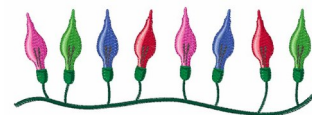

Name: Xmas Lights Machine Embroidery Design

SKU: WD02-JLA002665A

Brand: Windmill Designs

Unique Colors: 13 (12 color Stops)

Unique Colors

	Color Name (Color Code)	Manufacturer - Type
	Super White (1001) [No Color Selected]	madeira - rayon
	Dusty Lilac (1263) [No Color Selected]	madeira - rayon
	Crocus (286)	Exquisite - Polyester 1000m

Complete Color Sequence

#		Color Name (Color Code)	Manufacturer - Type
1		Super White (1001) [No Color Selected]	madeira - rayon
2		Super White (1001) [No Color Selected]	madeira - rayon
3		Crocus (286)	Exquisite - Polyester 1000m