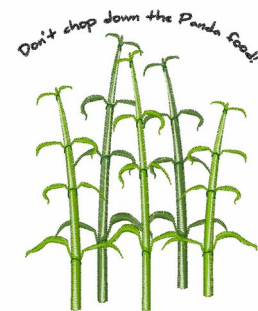

Name: Panda Food Machine Embroidery Design

SKU: WD02-JLA002662C

Brand: Windmill Designs

Unique Colors: 13 (7 color Stops)

Unique Colors

	Color Name (Color Code)	Manufacturer - Type
	Super White (1001) [No Color Selected]	madeira - rayon
	Dusty Lilac (1263) [No Color Selected]	madeira - rayon
	Crocus (286)	Exquisite - Polyester 1000m